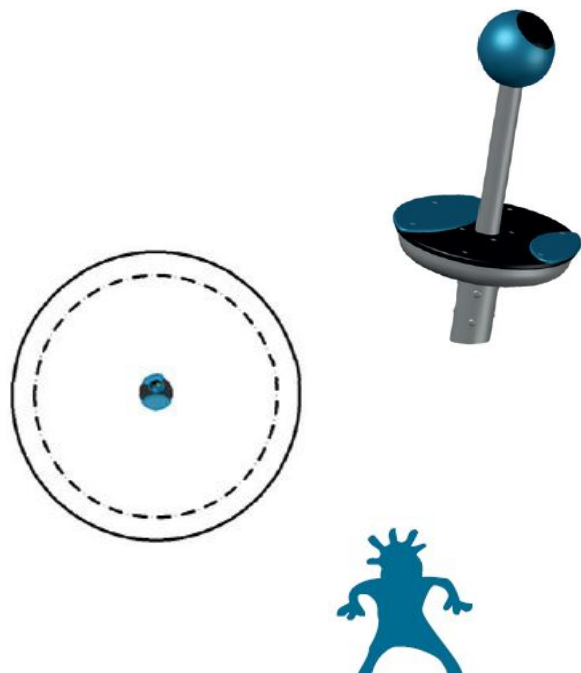

Eddie.03 – Product Specification

Eddie.03

The shorty among the Eddies is slanted. Like all the Eddies it has a body and a stem made out of stainless steel and a platform made from HD PE. The platform, with its second colour inlays plus the matching top ball give it a very funky look.

Eddie.03 – at a glance.

Product Family:	Playpoints	Number of Foundations:	1 pc.
Item Number:	90.260.103	Concrete Volume C20/C25:	0.15 m³ (5.3 ft³)
Children's Age:	3+	Number of skilled installers required:	2
Fall Height (DIN EN 1176):	0.4 m (1'-4")	Installation Time without foundation:	2 hours
Length x Width x Height:	0.5 m x 0.5 m x 1.0 m (1'-8" x 1'-8" x 3'-4")	Dimensions of largest part:	0.5 m x 0.5 m x 1.4 m (1'-8" x 1'-8" x 4'-8")
Protective Surfacing Area (DIN EN 1176):	3.5 m x 3.5 m	Weight of the heaviest part:	60 kg (133 lbs)
Protective Surfacing Area (ASTM 1487):	4.2 m x 4.2 m (13'-10" x 13'-10")	Shipping Volume:	1.1 m³ (39 ft³)
Minimum space required DIN EN 1176:	9.6 m²	Shipping Weight:	75 kg (166 lbs)
Minimum space required ASTM 1487:	13.6 m² (147 ft²)	Spare part guarantee:	Lifelong
		Certificate according to DIN EN 1176:	No.: Z2 15 07 10256 234 TÜV Product Service

Technical Data.

The following text can also be used for tenders.

Turntable:

Stainless steel plate Ø 494 mm (1'-8"), covered with HDPE panels

Tubes:

10° inclined Stainless steel tube, Ø 60.3 mm (2-3/8"), connected to Frameworx®-aluminum ball connector; Ø 200 mm (8"); anti-corrosion treatment and color finish: sandblasting and solvent-free zinc-/ epoxy-/ polyester-process; securely closed with durable EPDM-cap

Stand:

Stainless steel Picolino swivel stand with fully encapsulated bearing

Covering:

Antiskid HDPE panels, 19 mm (3/4"), bolted on the turntable

Berliner Seilfabrik
Play Equipment Corporation
96 Brookfield Oaks Drive, Suite 140
Greenville, SC 29607